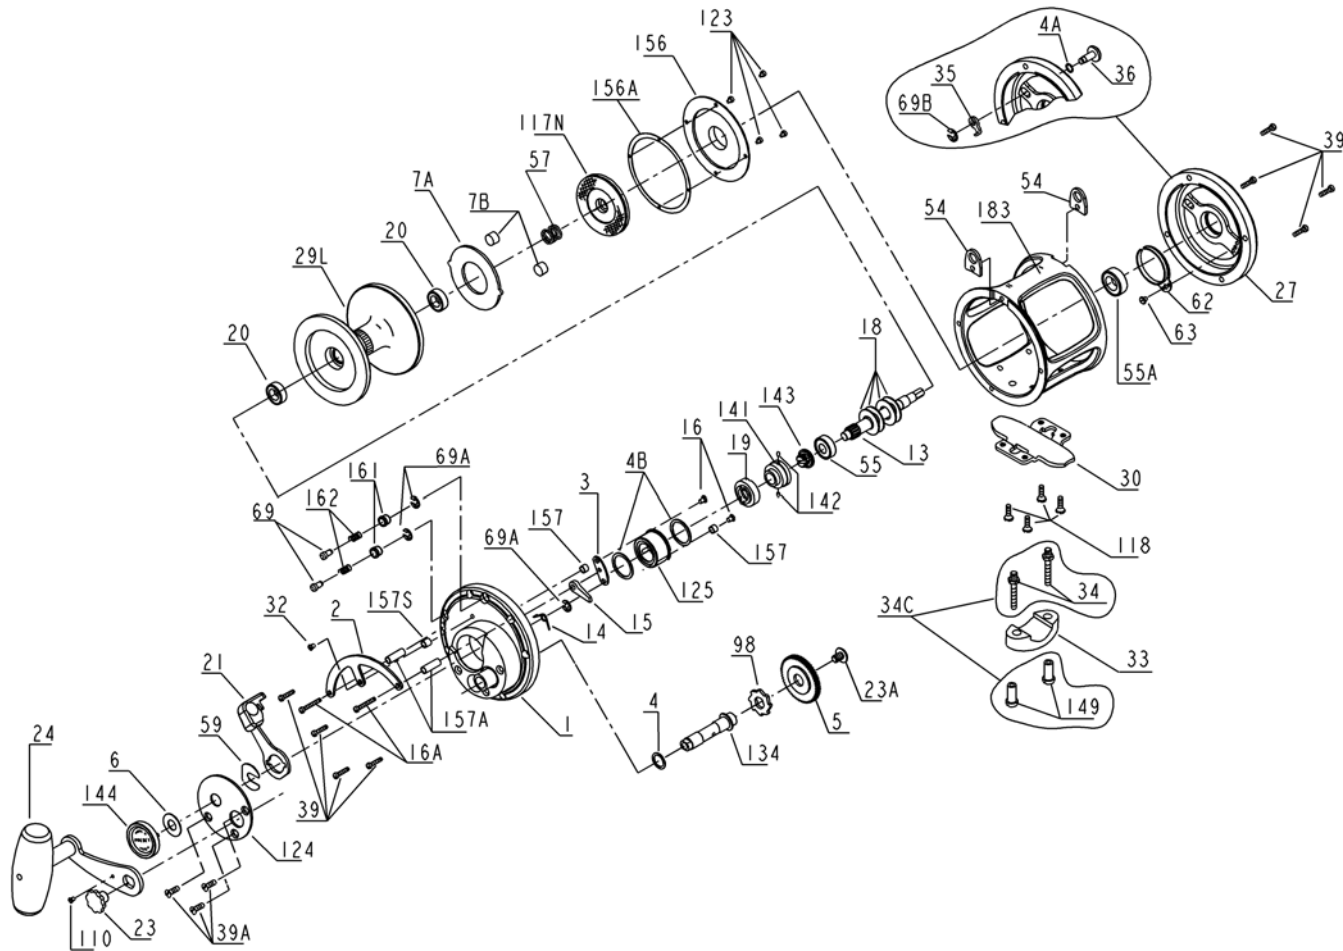

PENN® PARTS LIST FOR MODEL 12LT

KEY NO.	DESCRIPTION	PART NO.
4A	Click Button Washers	004 012H
4B	Cam Thrust Washers (2 req.)	004 012LT
5	Main Gear	005 012H
6	Spacer Washer	006 155
7A	Metal Ear Drag Washer	007A006
7B	Pressure Plugs (2 req.)	007B012H
13	Pinion Gear	013 012H
14	Dog Spring	014 006
15	Dog	015 149
16	Bridge Screws (2 req.)	016 006
16A	Quadrant Long Screws (2 req.)	016 009
18	Disc Clutch Springs (4 req.)	018 012T
19	Eccentric Cam	019 012LT
20	Spool Bearings (2 req.)	020 722
21	Eccentric Lever	021 012LT
23	Handle Screw	023 060
23A	Gear Screw	023 006CH
24	Handle Complete	024 012LT
27	Left Side Plate Assembly	027 012LT
29L	Spool	029L012LT
30	Stand	030 012LT
32	Quadrant Short Screw	032 310
33	Rod Clamp	033 200
34	Rod Clamp Screws (2 req.)	034
34C	Rod Bolts w/Nuts	034C114H
35	Click Tongue	035 320
36	Click Button	036 012LT
39	Frame Screws (8 req.)	039 005
39A	Bridge Cover Screws (3 req.)	039A080S
54	Harness Lugs (2 req.)	054 113
55	Ball Bearing	055 006
55A	L.S. Plate Bearing	055 012H
57	L.S. Bearing Spring	057 109
59	Slotted Washer	059 050
62	Click Spring	062 025
63	Click Spring Screw	063 209
69	Locating Pin (2 req.)	069 012LT
69A	Retaining Ring (3 req.)	069B050
69B	Click Button Retaining Ring	069B600
98	Gear Ratchet	098 006
110	Handle Lock Screw	110 060
117N	Drive Plate Assembly	117N012T
118	Stand Screw (4 req.)	118 080
123	Drag Cover Screws (4 req.)	016 910
124	Bridge Cover	124 012LT
125	Cam Housing	125 012LT
134	Gear Stud	134 012H
141	Cam Follower	141 012LT
142	Cam Follower Pin (2 req.)	142 012LT
143	Adjusting Screw	143 012LT
144	Preset Knob	144 016S
149	Rod Clamp Nut (2 req.)	149 045
156	Drag Cover	156 012LT
156A	Drag Cover Seal	156A012LT
157	Bridge Spacer Bushings (2 req.)	157 012
157A	Quadrant Spacer Bushings (2 req.)	157 012T
157S	Quadrant Spacer Bushings (2 req.)	157S012LT
161	Locating Pin Bushing (2 req.)	161 012LT
162	Locating Pin Spring (2 req.)	162 012LT
183	Tube Frame	183 012LT

KEY NO.	DESCRIPTION	PART NO.
1	Right Side Plate Assembly	001 12LT
2	Quadrant Ring	002 006
3	Ratchet Dog Bridge	003 012LT
4	Gear Stud Washer	004 012